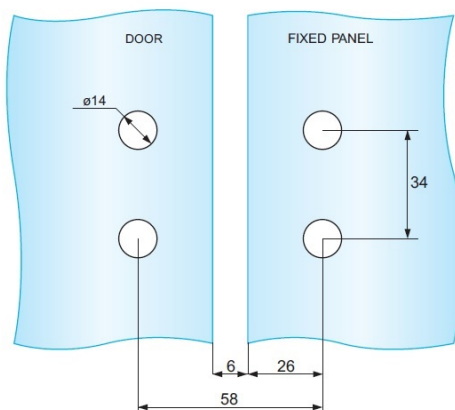

PRODUCT SHEET

Description:

Shower Hinge "Up/Down", SS-Look, 180DG, Left, Glass/Glass, 6- 8mm Glass Thickness, \varnothing 14mm Drilling, All Brass Material

Item number:

15.23.101-0

| Units | Box | Carton | HS Code | Barcode |
|-------|-----|--------|------------|--|
| Pcs. | 1 | 20 | 8302100090 |  |
| | | | | 5704866059374 |