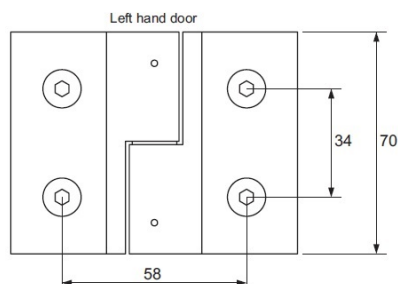

PRODUCT SHEET

Description:

Shower Hinge "Up/Down", SS-Look, 180DG, Left, Glass/Glass, 6- 8mm Glass Thickness, \varnothing 14mm Drilling, All Brass Material

Item number:

15.23.101-0

| Units | Box | Carton | HS Code | Barcode |
|-------|-----|--------|------------|--|
| Pcs. | 1 | 20 | 8302100090 |  |
| | | | | 5704866059374 |