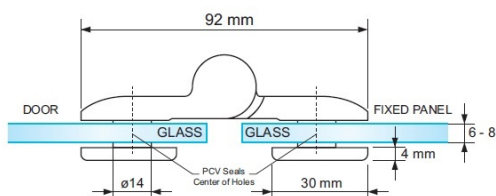

PRODUCT SHEET

Description:

Shower Hinge "Up/Down", SS-Look, 180DG, Left, Glass/Glass, 6- 8mm Glass Thickness, \varnothing 14mm Drilling, All Brass Material

Item number:

15.23.101-0

| Units | Box | Carton | HS Code | Barcode |
|-------|-----|--------|------------|--|
| Pcs. | 1 | 20 | 8302100090 |  |
| | | | | 5704866059374 |